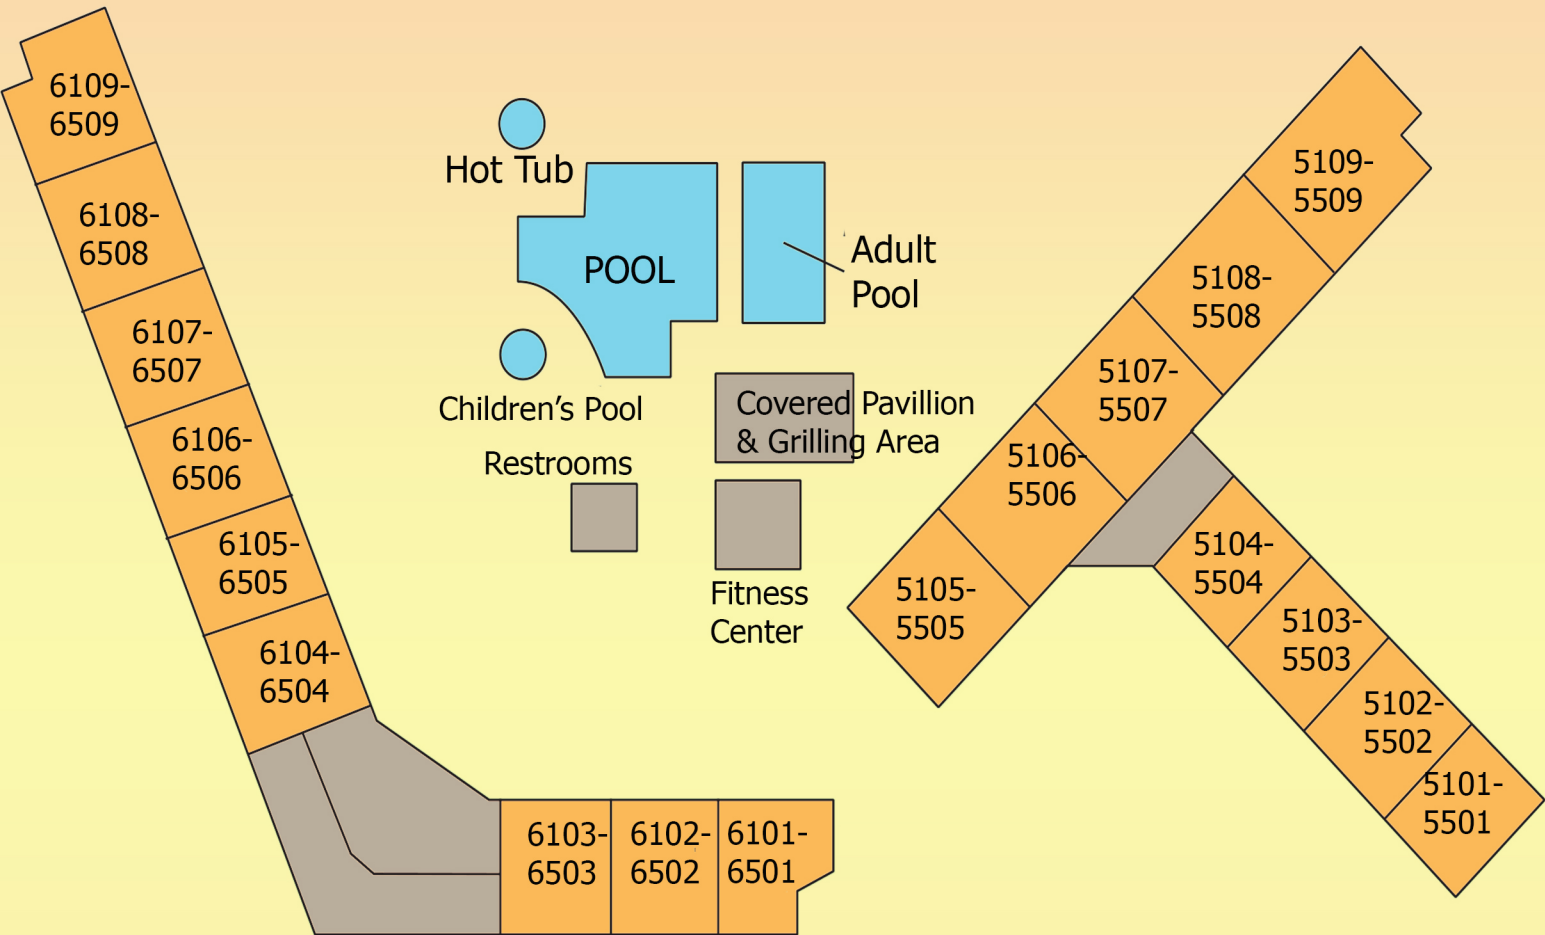

# Palmetto Dunes - Hampton Place

Ocean

## Directions:

From I-95, take exit 8 for Highway 278. Stay on 278 for about 25 miles. Palmetto Dunes will be on your left. Continue straight through the gate, Please make sure your gate pass is visible. Hampton Place will be on your left about 1/2 mile past the gate entrance.

## Address for GPS:

41 Ocean Lane  
Hilton Head Island, SC 29928

*Sunset Rentals*